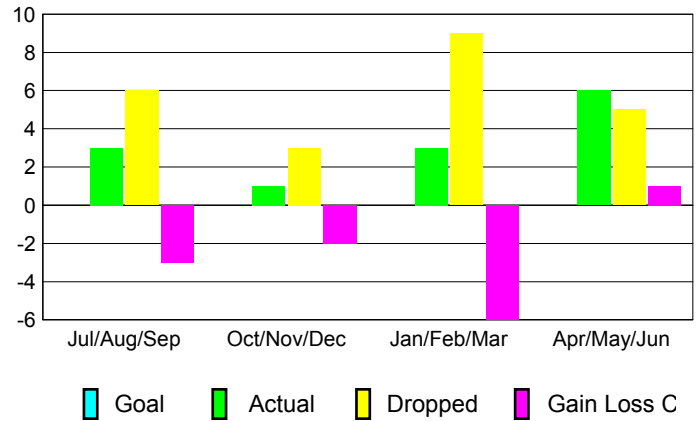

GMT: **Open**

Location: **SLOVAK REPUBLIC**

GMT CA: **4**

CLUBS

Month	New Club Goal	Actual New Clubs	Actual Dropped Clubs	Gain/Loss of Clubs
2012-2013				
Jul/Aug/Sep		0	0	0
Oct/Nov/Dec		0	0	0
Jan/Feb/Mar		0	0	0
Apr/May/June		0	0	0
Totals		0	0	0

Club Results 2012-2013

Goal, New, Dropped, Gain/Loss

YTD Status Quo Clubs 2012-2013

Status Quo Clubs Compared to Status Quo Members

Club Gain/Loss 2012-2013

MEMBERSHIP

Month	Net Memb Goal	Actual New Memb	Actual Dropped Memb	Gain/Loss of Memb
2012-2013				
Jul/Aug/Sep		3	6	-3
Oct/Nov/Dec		1	3	-2
Jan/Feb/Mar		3	9	-6
Apr/May/June		6	5	1
Totals		13	23	-10

Membership Results 2012-2013

Goal, New, Dropped, Gain/Loss

Gender Comparison 2012-2013

Membership Gain/Loss 2012-2013