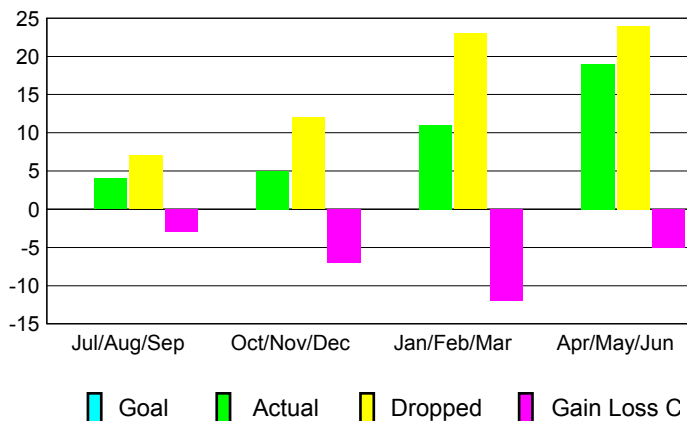

GMT: **Open**

Location: **CZECH REPUBLIC**

GMT CA: **4**

CLUBS

Month	New Club Goal	Actual New Clubs	Actual Dropped Clubs	Gain/Loss of Clubs
2012-2013				
Jul/Aug/Sep		0	1	-1
Oct/Nov/Dec		0	0	0
Jan/Feb/Mar		0	0	0
Apr/May/June		0	0	0
Totals		0	1	-1

Club Results 2012-2013

Goal, New, Dropped, Gain/Loss

MEMBERSHIP

Month	Net Memb Goal	Actual New Memb	Actual Dropped Memb	Gain/Loss of Memb
2012-2013				
Jul/Aug/Sep		4	7	-3
Oct/Nov/Dec		5	12	-7
Jan/Feb/Mar		11	23	-12
Apr/May/June		19	24	-5
Totals		39	66	-27

Membership Results 2012-2013

Goal, New, Dropped, Gain/Loss

YTD Status Quo Clubs 2012-2013

Status Quo Clubs Compared to Status Quo Members

Gender Comparison 2012-2013

Club Gain/Loss 2012-2013

Membership Gain/Loss 2012-2013

GMT: **Open**

Location: **SLOVAK REPUBLIC**

GMT CA: **4**

CLUBS

Month	New Club Goal	Actual New Clubs	Actual Dropped Clubs	Gain/Loss of Clubs
2012-2013				
Jul/Aug/Sep		0	0	0
Oct/Nov/Dec		0	0	0
Jan/Feb/Mar		0	0	0
Apr/May/June		0	0	0
Totals		0	0	0