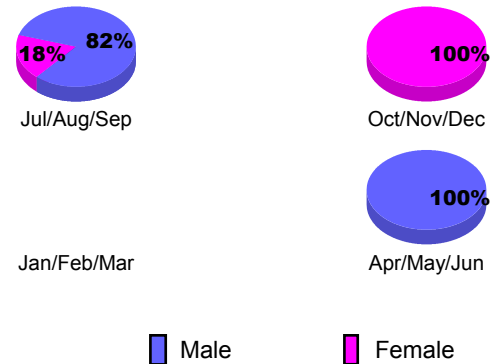

GMT: **Open**

Location: **SLOVAK REPUBLIC**

GMT CA: **4**

CLUBS

Month	New Club Goal	Actual New Clubs	Actual Dropped Clubs	Gain/Loss of Clubs
2012-2013				
Jul/Aug/Sep		0	0	0
Oct/Nov/Dec		0	0	0
Jan/Feb/Mar		0	0	0
Apr/May/June		0	0	0
Totals		0	0	0

Club Results 2012-2013

Goal, New, Dropped, Gain/Loss

YTD Status Quo Clubs 2012-2013

Status Quo Clubs Compared to Status Quo Members

Club Gain/Loss 2012-2013

MEMBERSHIP

Month	Net Memb Goal	Actual New Memb	Actual Dropped Memb	Gain/Loss of Memb
2012-2013				
Jul/Aug/Sep		3	6	-3
Oct/Nov/Dec		1	3	-2
Jan/Feb/Mar		3	9	-6
Apr/May/June		6	5	1
Totals		13	23	-10

Membership Results 2012-2013

Goal, New, Dropped, Gain/Loss

Gender Comparison 2012-2013

Membership Gain/Loss 2012-2013