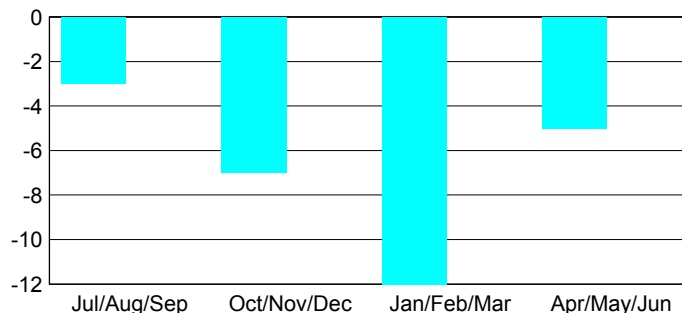

Club Results 2012-2013

Goal, New, Dropped, Gain/Loss

MEMBERSHIP

Month	Net Memb Goal	Actual New Memb	Actual Dropped Memb	Gain/Loss of Memb
2012-2013				
Jul/Aug/Sep		4	7	-3
Oct/Nov/Dec		5	12	-7
Jan/Feb/Mar		11	23	-12
Apr/May/June		19	24	-5
Totals		39	66	-27

Membership Results 2012-2013

Goal, New, Dropped, Gain/Loss

YTD Status Quo Clubs 2012-2013

Status Quo Clubs Compared to Status Quo Members

Gender Comparison 2012-2013

Club Gain/Loss 2012-2013

Membership Gain/Loss 2012-2013

GMT: **Open**

Location: **SLOVAK REPUBLIC**

GMT CA: **4**

CLUBS

Month	New Club Goal	Actual New Clubs	Actual Dropped Clubs	Gain/Loss of Clubs
2012-2013				
Jul/Aug/Sep		0	0	0
Oct/Nov/Dec		0	0	0
Jan/Feb/Mar		0	0	0
Apr/May/June		0	0	0
Totals		0	0	0